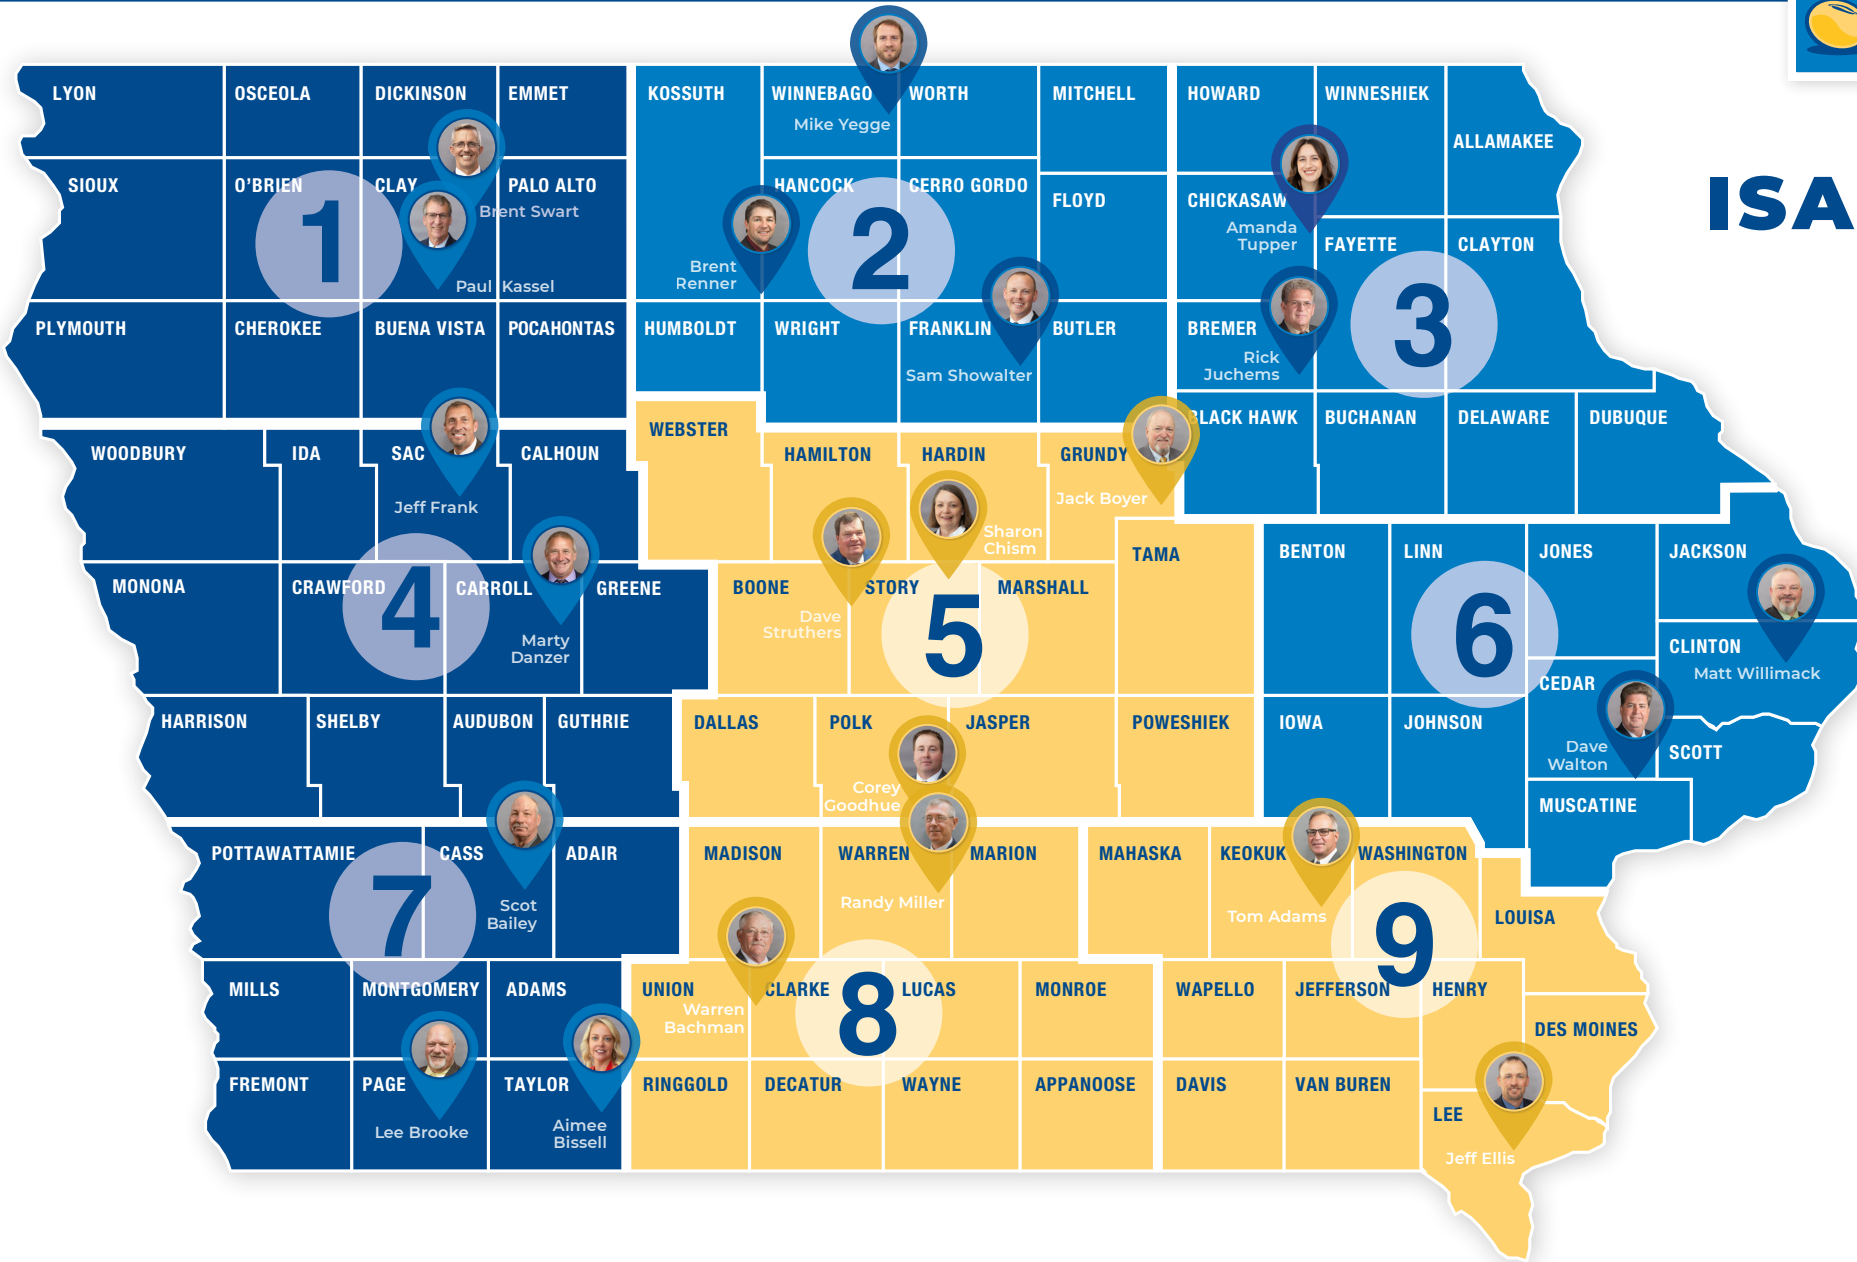

# ISA DISTRICT MAP

**BRE WAGNER**  
Producer Services Manager  
515-669-7963  
bwagner@iasoybeans.com

**Districts 1, 4 & 7**

**PAIGE WHITNEY**  
Producer Services Coordinator  
712-371-9901  
pwhitney@iasoybeans.com