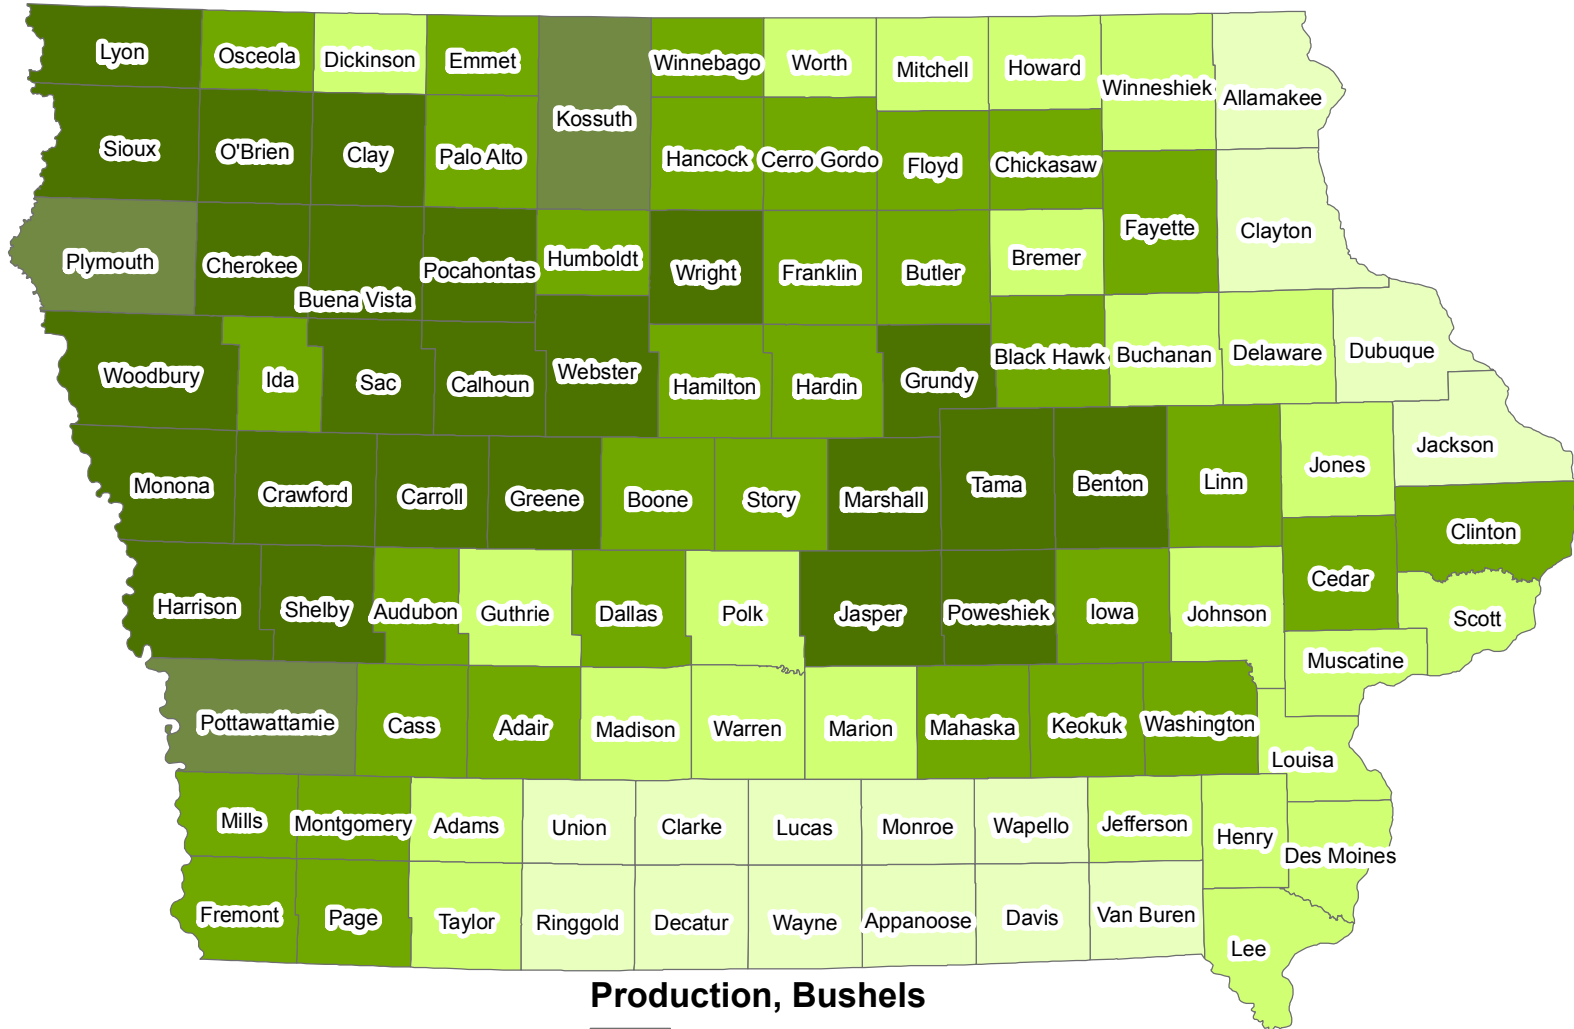

2009 SOYBEAN PRODUCTION

Provided by USDA's National Agricultural Statistics Service, Iowa Field Office

2009 SOYBEAN YIELD

Bushels Per Harvested Acre

Yield, Bushels per Acre

Provided by USDA's National Agricultural Statistics Service, Iowa Field Office