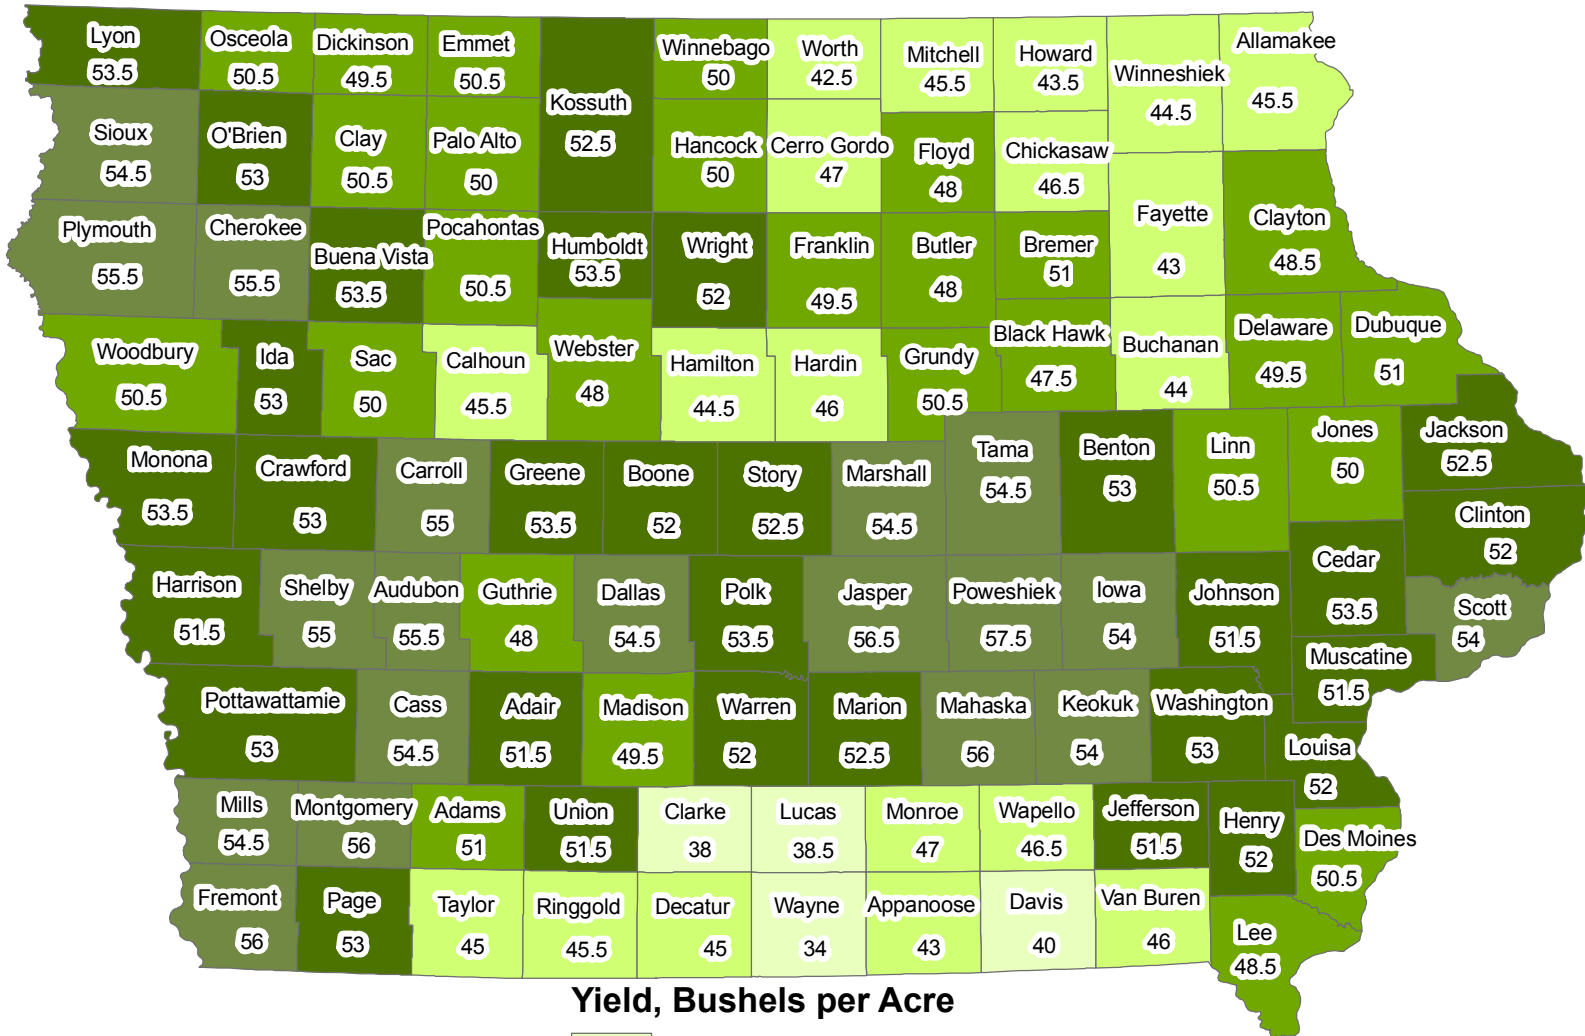

2009 SOYBEAN PRODUCTION

Provided by USDA's National Agricultural Statistics Service, Iowa Field Office

2009 SOYBEAN YIELD

Bushels Per Harvested Acre

Yield, Bushels per Acre

Provided by USDA's National Agricultural Statistics Service, Iowa Field Office